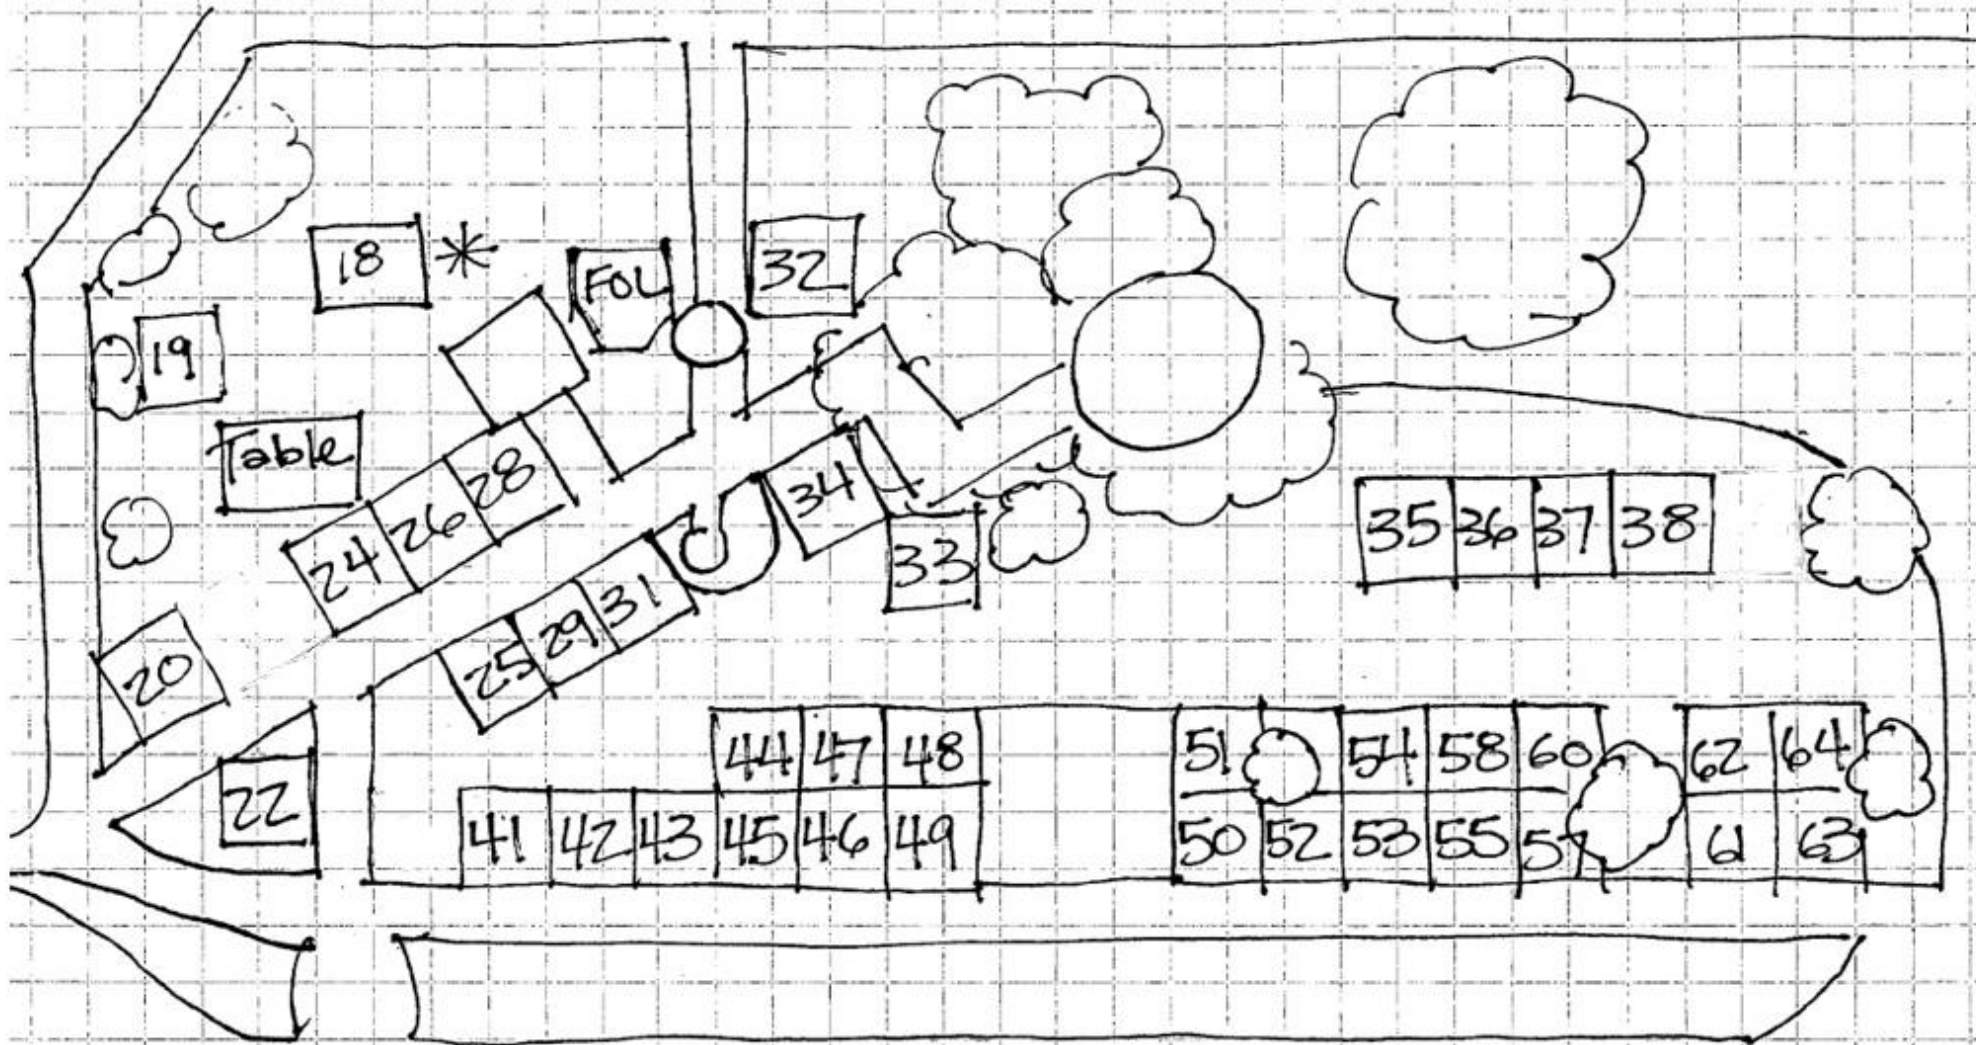

Fire
Station

TOWN HALL

**Methodist
Church**

NORTH PARK

SOUTH PARK

Town Hall
Inside Spaces # 1-18

ENTRANCE

Fire Station
Inside Spaces # 107—114