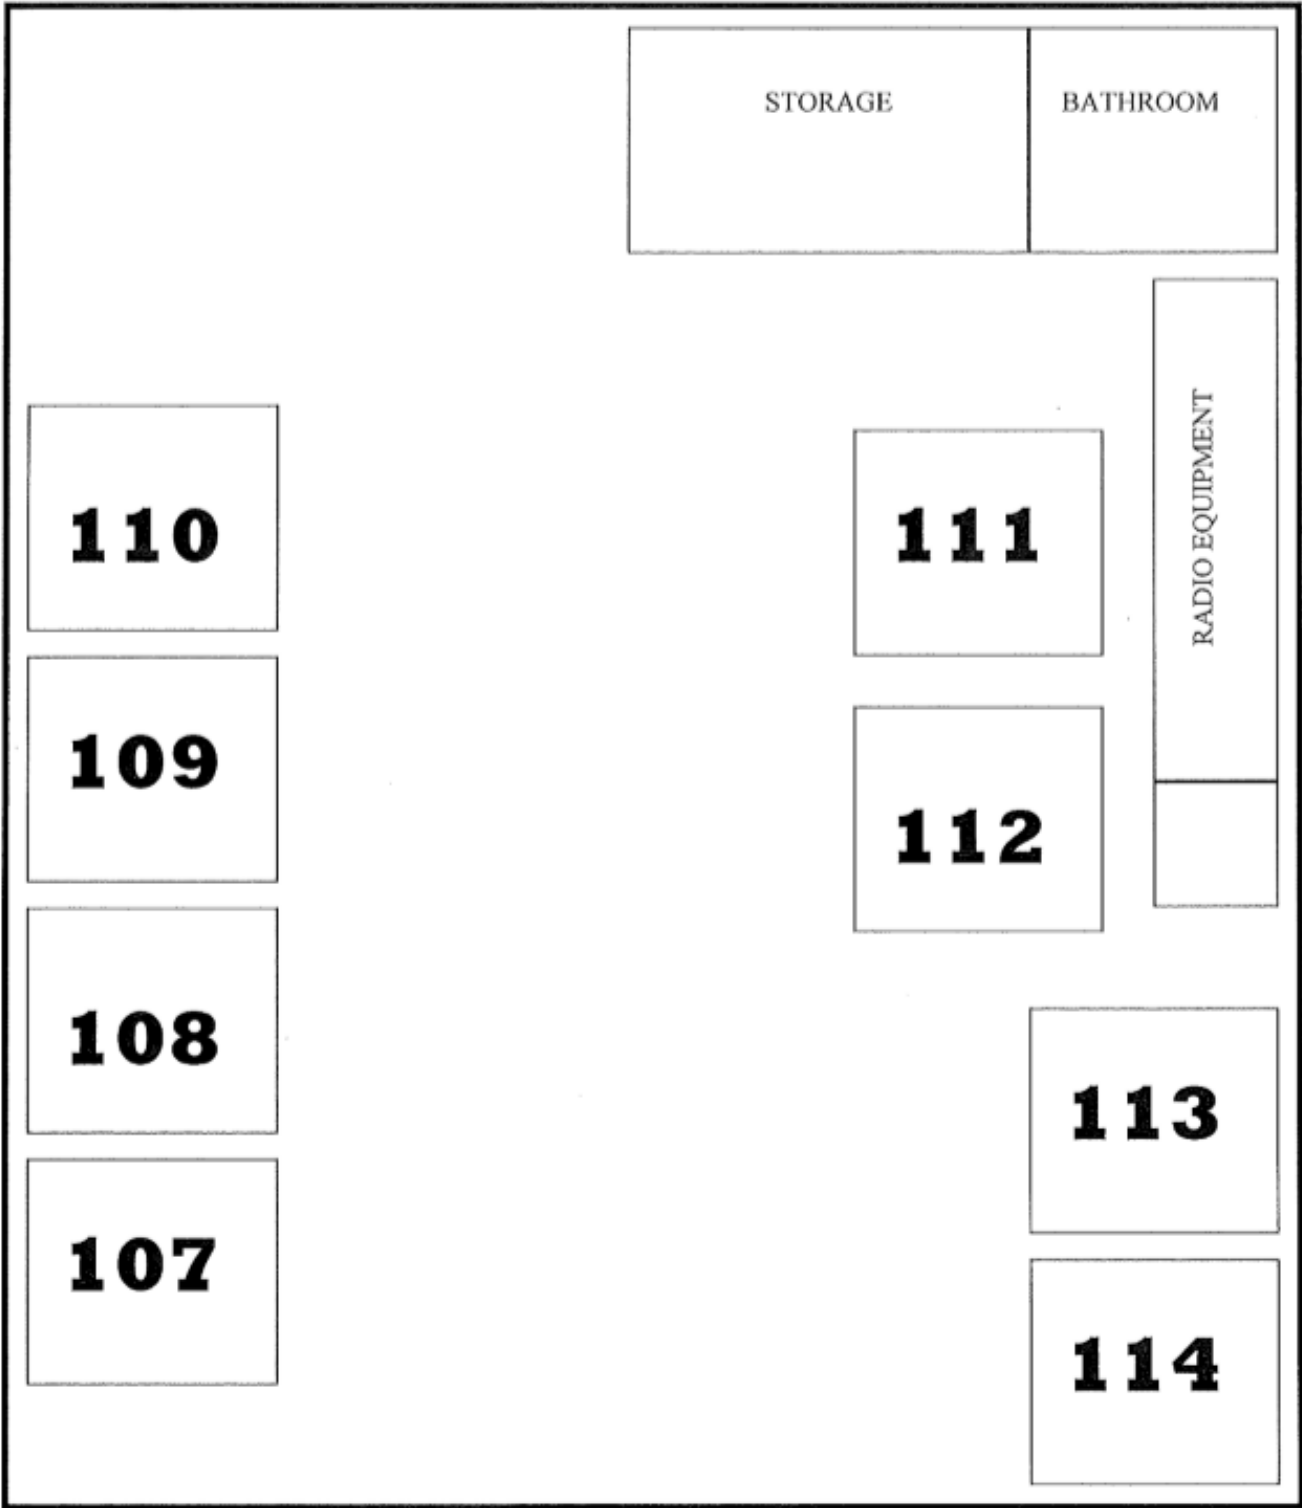

Fire
Station

TOWN HALL

**Methodist
Church**

NORTH PARK

SOUTH PARK

Town Hall
Inside Spaces # 1-18

ENTRANCE

Fire Station
Inside Spaces # 107—114