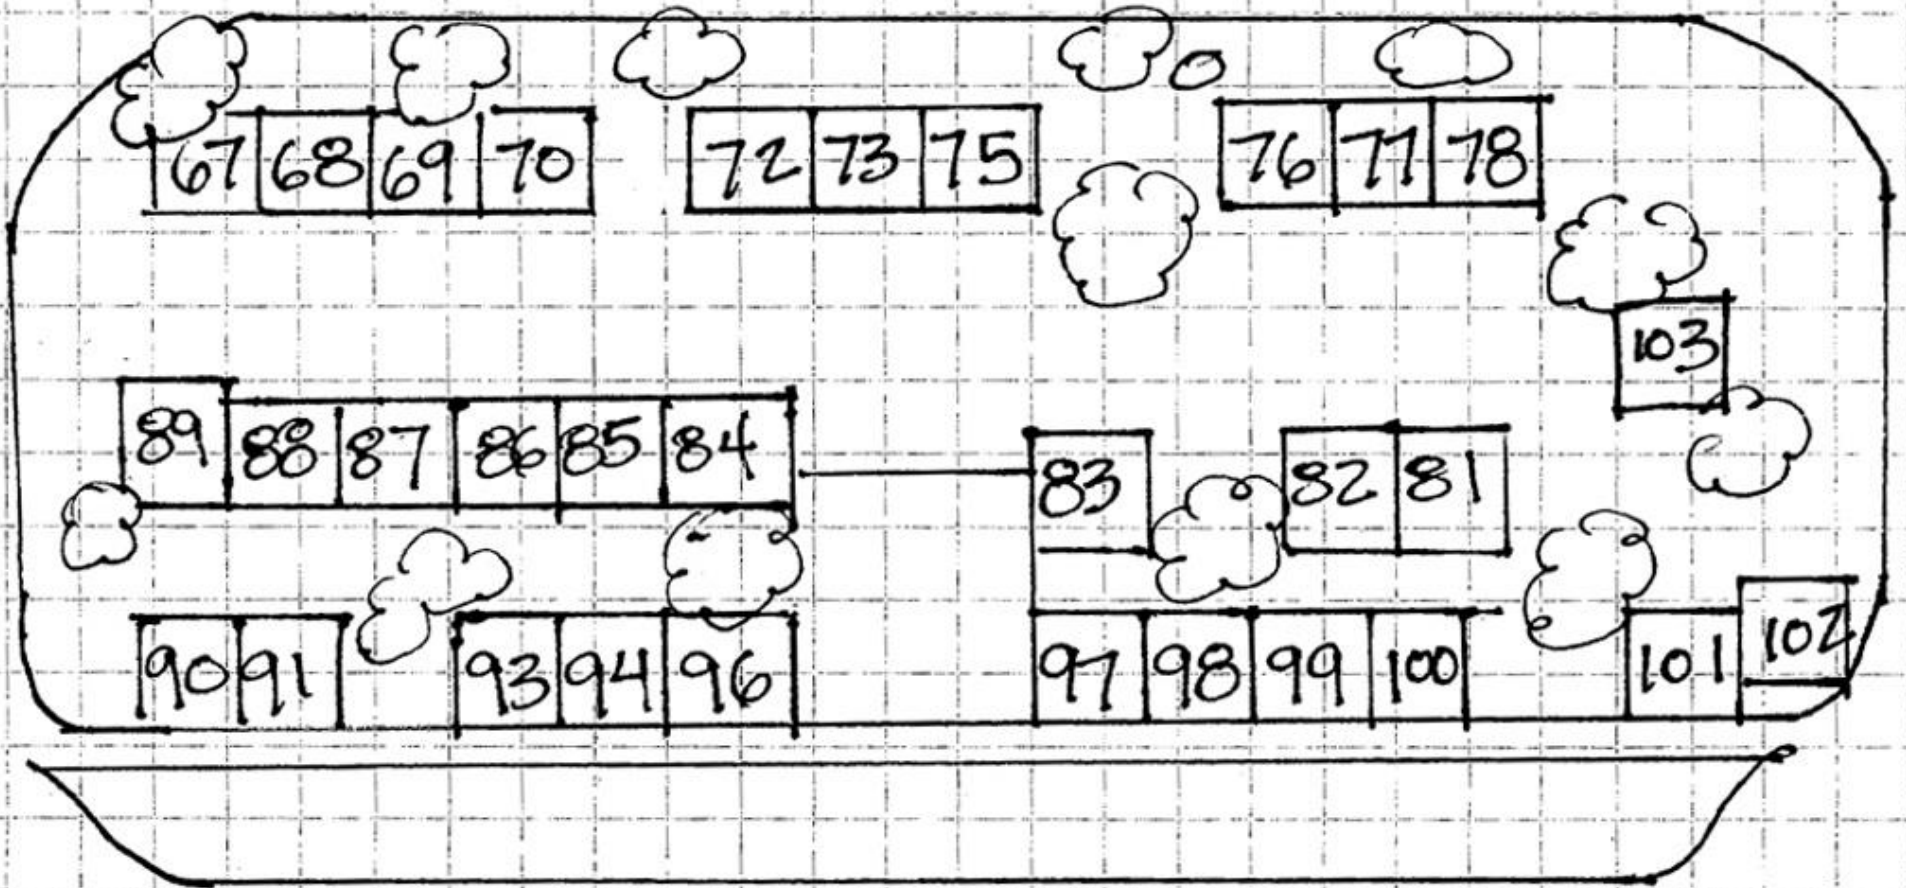

Fire
Station

TOWN HALL

**Methodist
Church**

NORTH PARK

SOUTH PARK

Town Hall
Inside Spaces # 1-18

ENTRANCE

Fire Station
Inside Spaces # 107—114