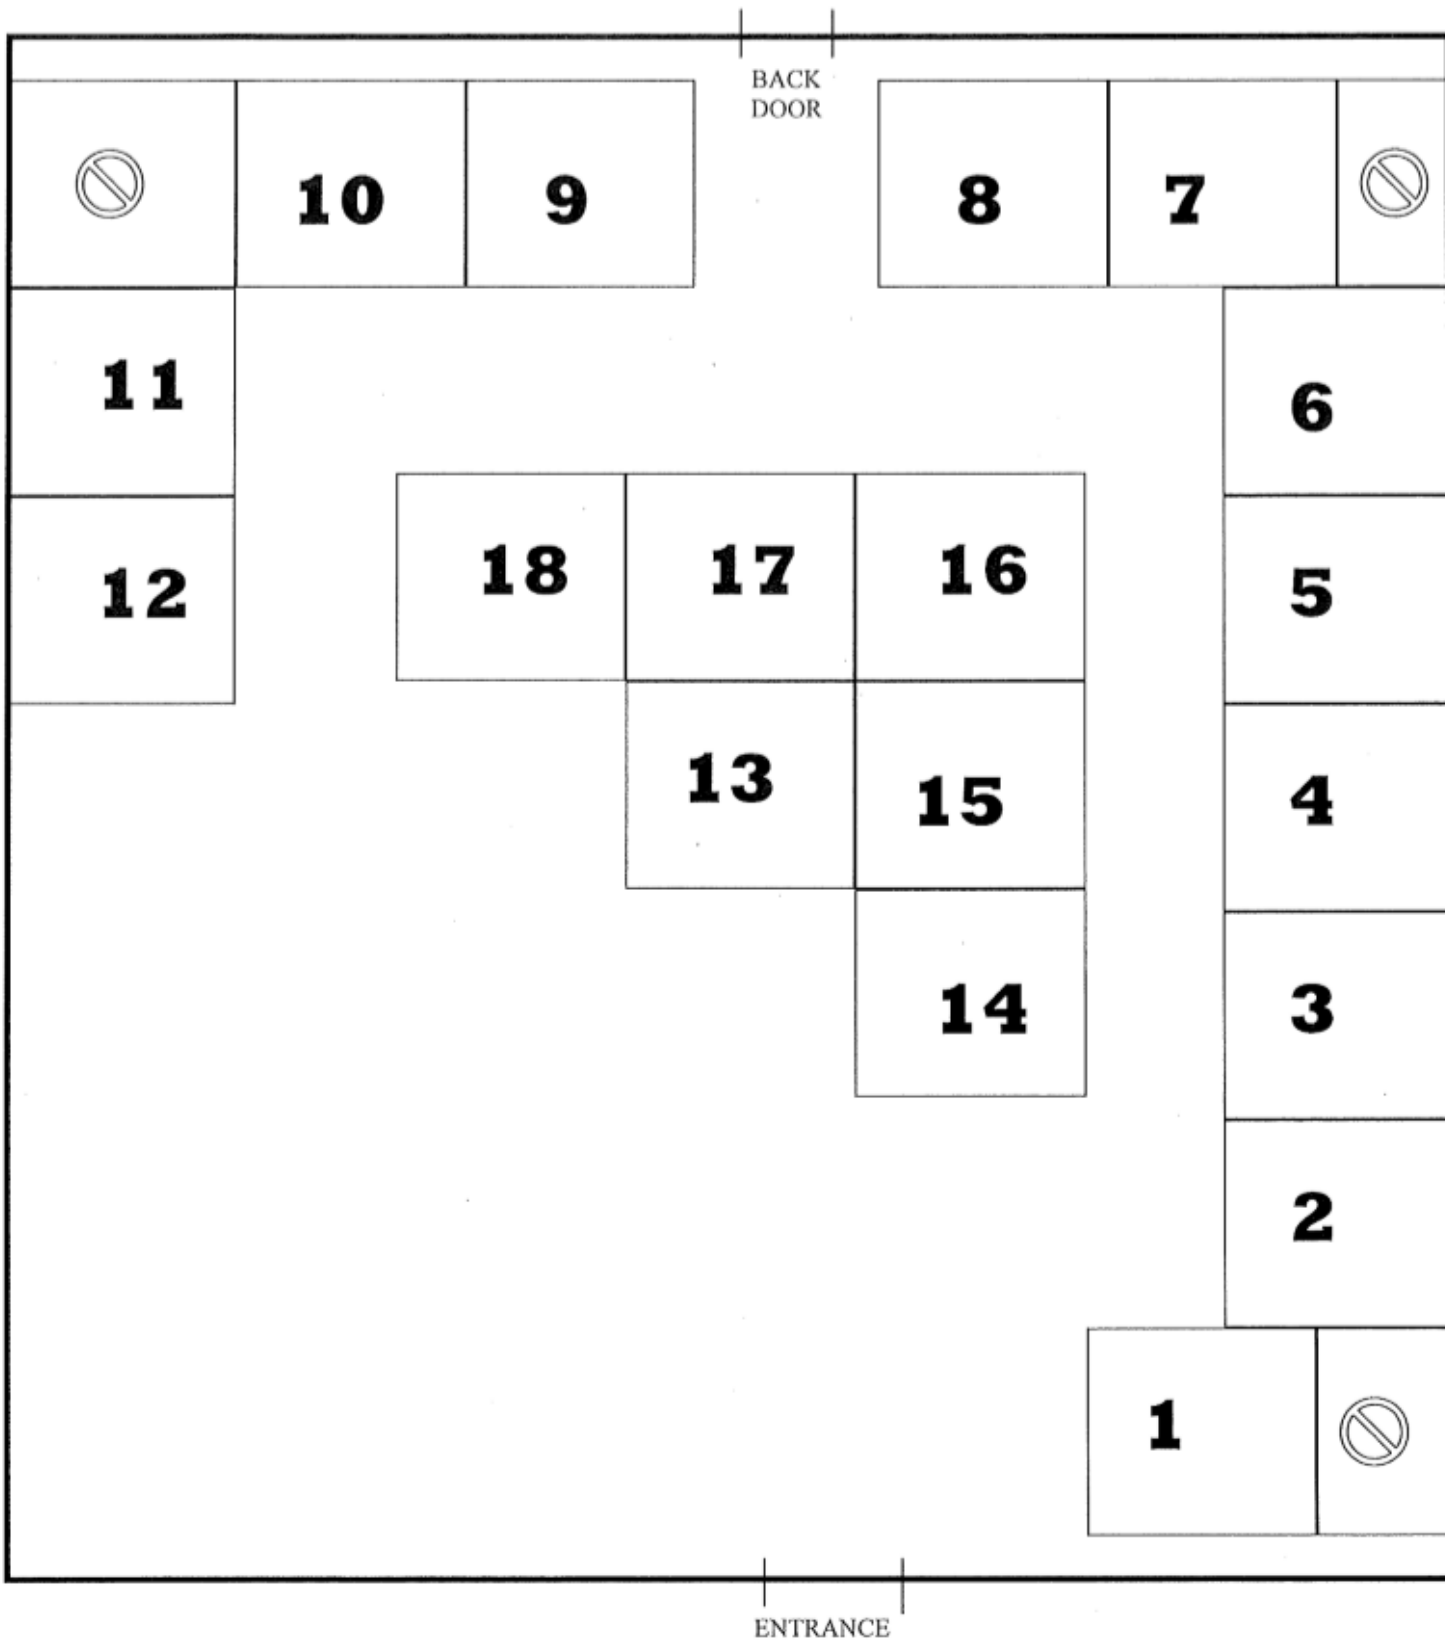

Fire
Station

TOWN HALL

**Methodist
Church**

NORTH PARK

SOUTH PARK

Town Hall
Inside Spaces # 1-18

ENTRANCE

Fire Station
Inside Spaces # 107—114